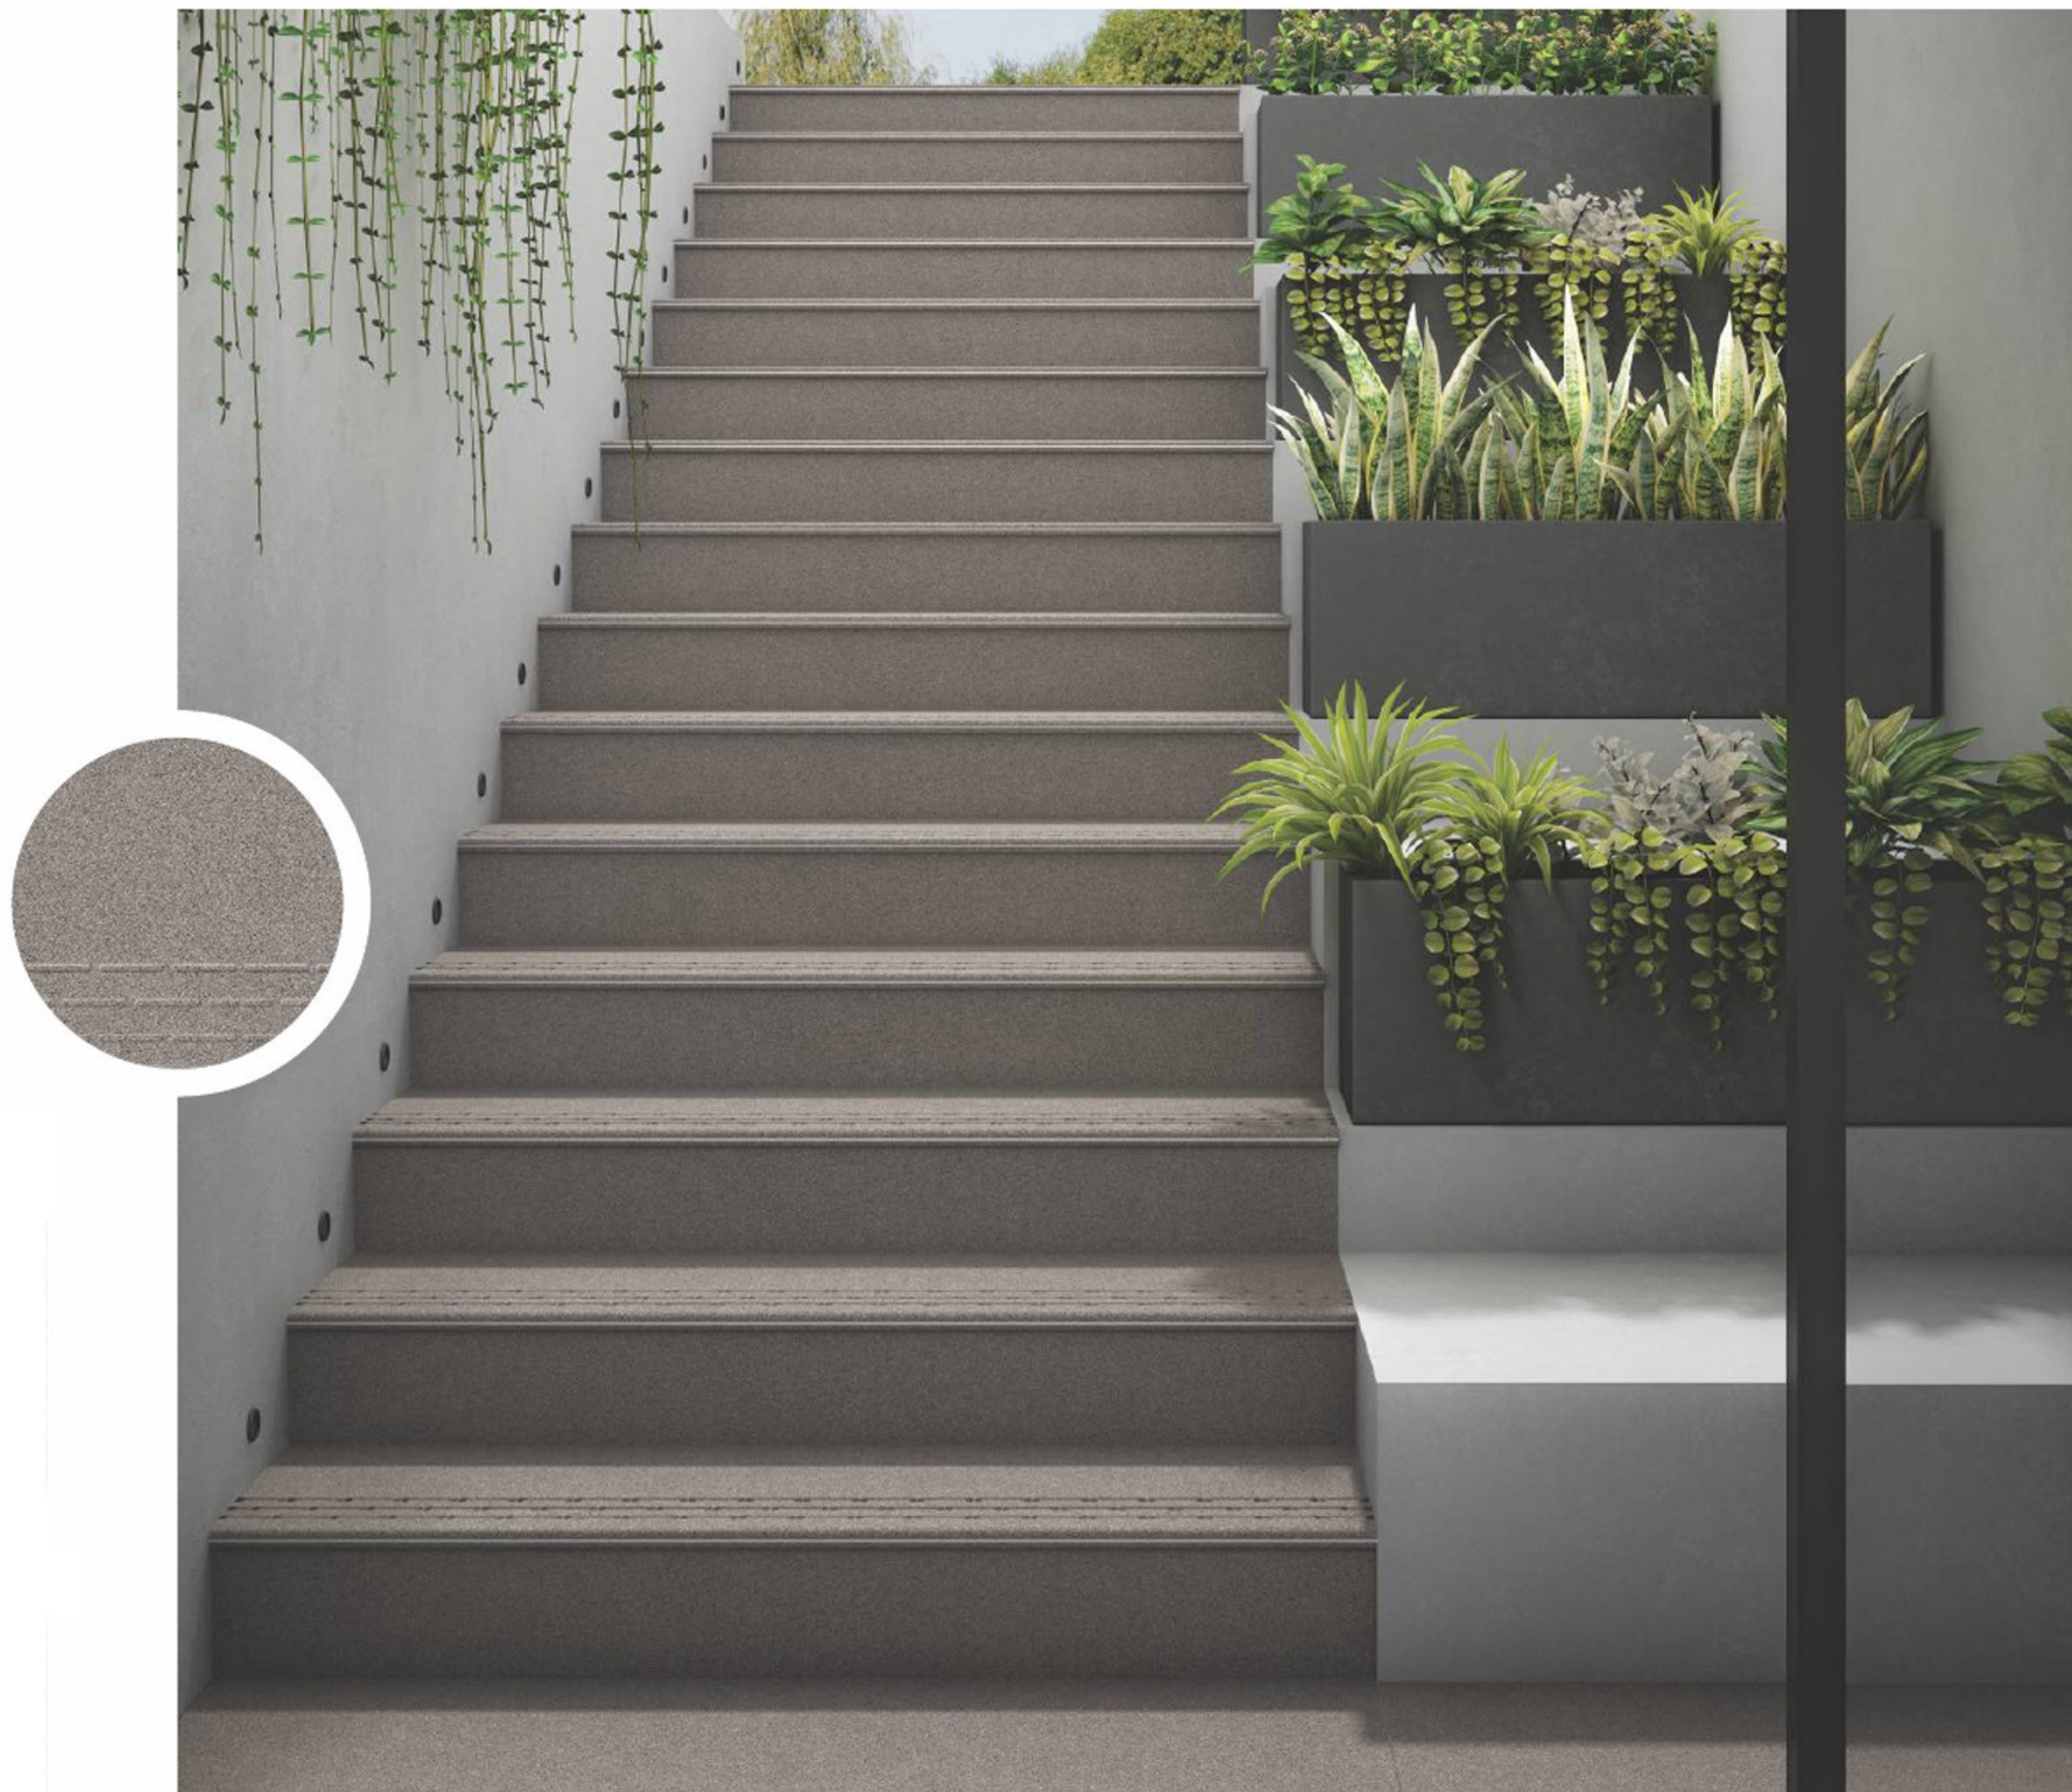

ROCK
GREY
FULL
BODY

FINISH
Matt

LANDING AREA

600x900mm